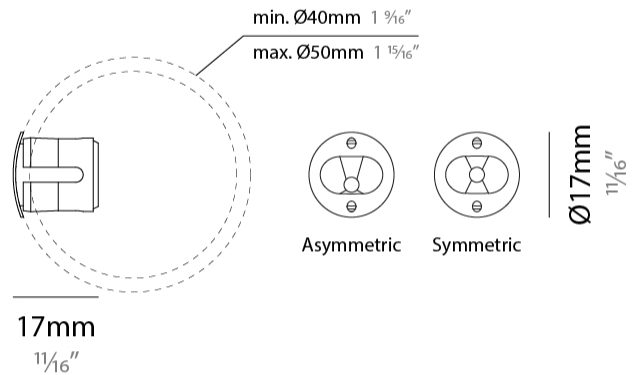

GENERAL

Series: Eyes Handrail
Subseries: Eyes 17 for Handrail
Partner: Zaneen
Division: Exterior
Installation: Recessed
Product Type: Marker
Mounting Location: Handrail
Light Distribution: Direct

PHYSICAL

Shape: Round
Diameter (mm): 17
Diameter (in): 11/16
Depth (mm): 17
Depth (in): 11/16
Weight (kg): 0.13
Installation Requirement: Fixing springs
Diffuser: Extra clear glass 4mm
Fixture Finish: PSS
Fixture Material: Stainless Steel AISI 316L
Primary Material: Stainless Steel
Cable Details: 200 cm 2x0,5 mm2
Cut-out Measurements: 15mm / 9/16"

ELECTRICAL

Lamp Type: LED
Input Wattage (W): 2.33
Total Output Wattage (W): 1.05
Dimming: Non-Dimming / Phase Dimming (120Vac only) / 0-10V Dimming
Driver Included: No
Driver Location: Remote
Driver Type: Constant Current - Universal
Driver Class: Class 2
Housing: ENCP4
Input Voltage (V): 120 - 277
Output Voltage (V): 24
Constant Current (MA): 350

LED

Number of LEDs: 1
Color Temperature (*K): 2200 / 2700 / 3000 / 4000
Max. Delivered Lumen (lm): 124 (3000K)
Nominal Lumen (lm): 150 (3000K)
CRI: >90 CRI
Lamp Life (hrs): 50000
Upon Request: RGB

OPTICAL

Reflector*: [Asymetric](#) / [Symetric](#)

RATINGS AND CERTIFICATIONS

Certified By: Certified for North American Standards
IP rating: IP67
Marine Grade: Stainless Steel AISI 316L