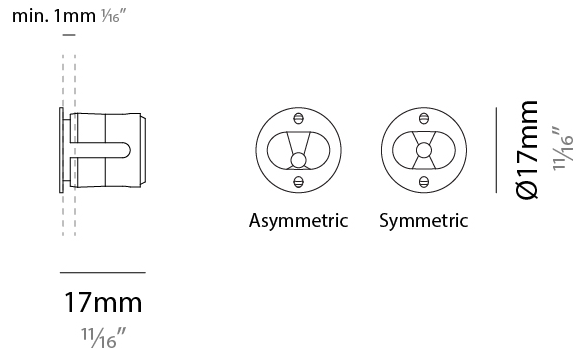

GENERAL

Series: Eyes Handrail
Subseries: Eyes 17 for Handrail
Partner: Zaneen
Division: Exterior
Installation: Recessed
Product Type: Marker
Mounting Location: Handrail
Light Distribution: Direct

PHYSICAL

Shape: Round
Diameter (mm): 17
Diameter (in): 11/16
Depth (mm): 17
Depth (in): 11/16
Weight (kg): 0.13
Installation Requirement: Fixing springs
Diffuser: Extra clear glass 4mm
Fixture Finish: PSS
Fixture Material: Stainless Steel AISI 316L
Primary Material: Stainless Steel
Cable Details: 200 cm 2x0,5 mm2
Cut-out Measurements: 15mm / 9/16"

ELECTRICAL

Lamp Type: LED
Input Wattage (W): 2.33
Total Output Wattage (W): 1.05
Dimming: Non-Dimming / Phase Dimming (120Vac only) / 0-10V Dimming
Driver Included: No
Driver Location: Remote
Driver Type: Constant Current - Universal
Driver Class: Class 2
Housing: ENCP4
Input Voltage (V): 120 - 277
Output Voltage (V): 24
Constant Current (MA): 350

LED

Number of LEDs: 1
Color Temperature (°K): 2200 / 2700 / 3000 / 4000
Max. Delivered Lumen (lm): 124 (3000K)
Nominal Lumen (lm): 150 (3000K)
CRI: >90 CRI
Lamp Life (hrs): 50000

OPTICAL

Reflector: Asymetric / Symetric

RATINGS AND CERTIFICATIONS

Certified By: Certified for North American Standards
IP rating: IP67
Marine Grade: Stainless Steel AISI 316L